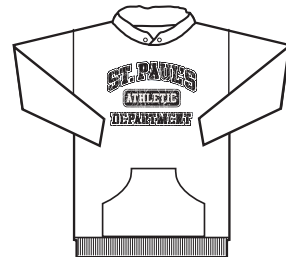

ST. PAUL'S BOOSTERWEAR

ATHLETIC DEPARTMENT

LIGHT STEEL SHORT SLEEVE TEE SHIRT

100% COTTON_2 Color Screen Printed, Front Design

YS 6-8	YM 10-12	YL 14-16				YSM-YL \$ 9.00	TOTAL
AS	AM	AL	AXL	A2XL		ASM-XL \$ 9.00	TOTAL
						A2XL \$ 11.00	

LIGHT STEEL CREW NECK SWEATSHIRT

50-50 POLY / COTTON_2 Color Screen Printed, Front Design

YS 6-8	YM 10-12	YL 14-16				YSM-YL \$ 15.00	TOTAL
AS	AM	AL	AXL	A2XL		ASM-XL \$ 15.00	TOTAL
						A2XL \$ 17.00	

LIGHT STEEL PULLOVER HOODED SWEATSHIRT

50-50 POLY_2 Color Screen Printed, Front Design

YS 6-8	YM 10-12	YL 14-16				YSM-YL \$ 22.00	TOTAL
AS	AM	AL	AXL	A2XL		ASM-XL \$ 22.00	TOTAL
						A2XL \$ 24.00	

SPORTS GREY ZIP-UP HOODED SWEATSHIRT

50 /50 POLY- COTTON_2 Color Screen Printed, Back Design