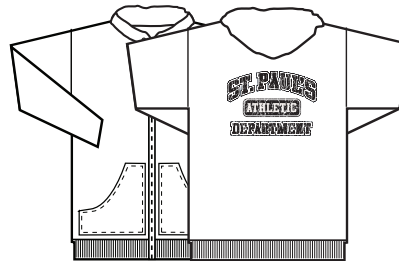

LIGHT STEEL CREW NECK SWEATSHIRT

50-50 POLY / COTTON_2 Color Screen Printed, Front Design

YS 6-8	YM 10-12	YL 14-16				YSM-YL \$ 15.00	TOTAL
AS	AM	AL	AXL	A2XL		ASM-XL \$ 15.00	TOTAL
						A2XL \$ 17.00	

LIGHT STEEL PULLOVER HOODED SWEATSHIRT

50-50 POLY_2 Color Screen Printed, Front Design

YS 6-8	YM 10-12	YL 14-16				YSM-YL \$ 22.00	TOTAL
AS	AM	AL	AXL	A2XL		ASM-XL \$ 22.00	TOTAL
						A2XL \$ 24.00	

SPORTS GREY ZIP-UP HOODED SWEATSHIRT

50 /50 POLY- COTTON_2 Color Screen Printed, Back Design

YS 6-8	YM 10-12	YL 14-16				YSM-YL \$ 25.00	TOTAL
AS	AM	AL	AXL	A2XL		ASM-XL \$ 25.00	TOTAL
						A2XL \$ 27.00	

SPORTS GREY 50/50 SWEATPANT

50 /50 POLY- COTTON_2 Color Screen Printed, Left Hip Design

YS 6-8	YM 10-12	YL 14-16				YSM-YL \$ 14.00	TOTAL
AS	AM	AL	AXL	A2XL		ASM-XL \$ 14.00	TOTAL
						A2XL \$ 17.00	